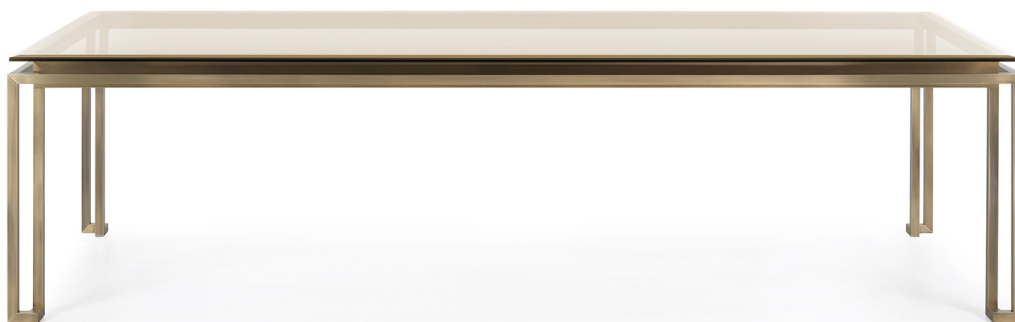

Trafalgar

DINING TABLES

Elegant and refined, Trafalgar table with art deco details has a base in satin brass and a top in extra clear bevelled glass top. The combination of different precious materials and its elegant lines make it suitable for contemporary urban chic settings as well as for more classic and luxurious spaces.

Dining table with structure in metal with bronzed finishing. Bevelled glass top.

DINING TABLES

Structure in metal with bronzed finishing. Bevelled glass top.

TRA.124.A

Dining table

Standard features

L 300 D 125 H 79 cm

L 118.11 D 49.21 H 31.1 in

DINING TABLES

TOP

Clear glass

Bronzed glass