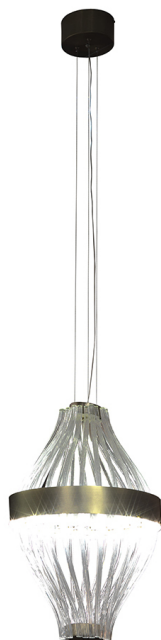

Wicker

CHANDELIERS

Chandelier with structure in brass. Brushed nickel finishing. Moulded glass elements.

CHANDELIERS

Structure in brass. Brushed nickel finishing. Moulded glass elements.

WIC.615.A

Chandelier

Standard features

dia 40 H 60 cm
dia 15.75 H 23.62 in

WIC.615.B

Chandelier

Standard features

dia 40 H 60 cm
dia 15.75 H 23.62 in

WIC.615.C

Chandelier

Standard features

dia 80 H 50 cm
dia 31.5 H 19.69 in

WIC.615.D

Chandelier

Standard features

dia 120 H 60 cm
dia 47.24 H 23.62 in

CHANDELIERS

STRUCTURE

Clear glass