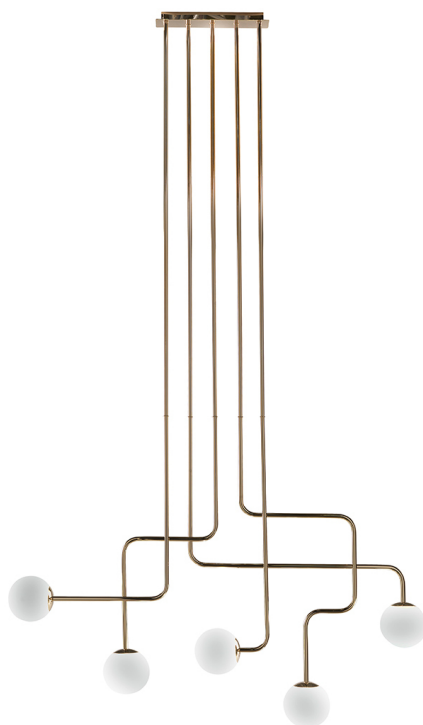

## CHANDELIERS

---

Chandelier with rectangular ceiling rose.

Cylindrical metal tubes.

Shades in white satin glass.

Analogue light bulbs.

## CHANDELIERS

Chandelier with rectangular ceiling rose.

Cylindrical metal tubes.

Shades in white satin glass.

Analogue light bulbs.

### **MAL.615.A**

5-light chandelier

#### **Standard features**

L 140 D 18 H 110 cm

L 55.12 D 7.09 H 43.31 in