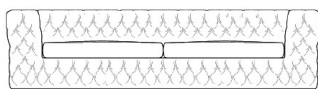

King's cross

SOFAS

Elegantly manufactured four-seat sofa. A timeless model which combines modern and classic styles, with an exquisite and rigorously artisanal capitonné finishing, revealing the company's expertise in executing extremely complex fine-tailoring techniques.

4-seater sofa with structure in beech wood and foam. Upholstery in leather cat. B | L.11.01. Base in black lacquered finishing.

SOFAS

Structure in beech wood and foam. Upholstery in leather from the GF Home collection. Legs in black lacquered finishing.

KSC.211.B

3-seater sofa

Standard features

L 270 D 116 H 71 cm
L 106.3 D 45.67 H 27.95 in

Seat Height

42 cm
16.54 in

Sitting Depth

75 cm
29.53 in

KSC.211.C

4-seater sofa

Standard features

L 300 D 116 H 71 cm
L 118.11 D 45.67 H 27.95 in

Seat Height

42 cm
16.54 in

Sitting Depth

75 cm
29.53 in