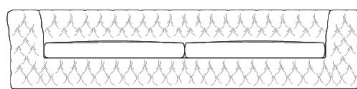

4-seater sofa with structure in beech wood and foam. Upholstery in leather cat. B | L.11.01. Base in black lacquered finishing.

SOFAS

Structure in beech wood and foam. Upholstery in leather from the GF Home collection. Legs in black lacquered finishing.

KSC.211.B

3-seater sofa

Standard features

L 270 D 116 H 71 cm
L 106.3 D 45.67 H 27.95 in

Seat Height

42 cm
16.54 in

Sitting Depth

75 cm
29.53 in

KSC.211.C

4-seater sofa

Standard features

L 300 D 116 H 71 cm
L 118.11 D 45.67 H 27.95 in

Seat Height

42 cm
16.54 in

Sitting Depth

75 cm
29.53 in