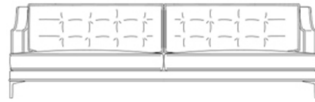

3-seater sofa with structure in beech wood and foam. Upholstery in leather cat. A | L.02.05. Double piping and inserts in fabric cat. C | L.14.04. Base in metal with black chromed finishing.

### CL2.211.B

2-seater sofa

#### Standard features

L 240 D 95 H 80 cm  
L 94.49 D 37.4 H 31.5 in

#### Standard features

L 270 D 95 H 80 cm  
L 106.3 D 37.4 H 31.5 in