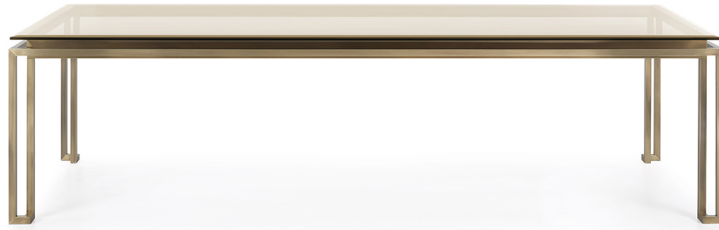

# Trafalgar

SMALL TABLES

---

Central table with structure in metal with bronzed finishing. Coupled glass top (extra clear + smoky).

## SMALL TABLES

Structure in metal with bronzed finishing. Coupled glass top (extra clear + smoky).

### **TRA.232.A**

---

Central table

#### **Standard features**

L 160 D 100 H 42 cm

L 62.99 D 39.37 H 16.54 in