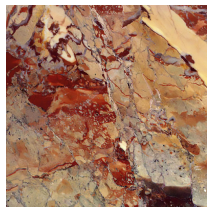

Ascott

SMALL TABLES

The elegant Black and Gold marble top is the main feature of the Ascott coffee table with bronzed brass legs. Available in different sizes, it can be used as a single element or for creating unusual compositions.

Side tables with structure in metal. Bronzed finishing. Rope decoration. Top in Black and Gold marble and Arabic Red onyx.

SMALL TABLES

Structure in metal. Bronzed finishing. Rope decoration. Top in Black and Gold marble and Arabic Red onyx.

dia 60 H 63 cm

dia 23.62 H 24.8 in

SMALL TABLES

TOP

Black and Gold
marble

Arabic red onyx