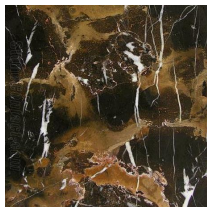

Ascott

SMALL TABLES

The elegant Black and Gold marble top is the main feature of the Ascott coffee table with bronzed brass legs. Available in different sizes, it can be used as a single element or for creating unusual compositions.

Side tables with structure in metal. Bronzed finishing. Rope decoration. Top in Black and Gold marble and Arabic Red onyx.

SMALL TABLES

Structure in metal. Bronzed finishing. Rope decoration. Top in Black and Gold marble and Arabic Red onyx.

ASC.231.A

Side table

Standard features

dia 60 H 38 cm

dia 23.62 H 14.96 in

ASC.231.B

Side table

Standard features

dia 60 H 63 cm

dia 23.62 H 24.8 in

SMALL TABLES

TOP

Black and Gold
marble

Arabic red onyx