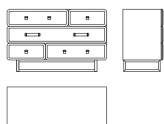

Internal structure covered with anthracite microfibre.

Base in metal with Brushed Bronze or Black Chrome finishing.

F.FIV.324.A

Drawer unit

Standard features

L 130 D 52 H 81 cm

L 51.18 D 20.47 H 31.89 in