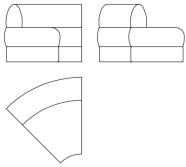

### Standard features

L 110 D 100 H 75 cm  
L 43.31 D 39.37 H 29.53 in

**F.AL2.213.T**

Sectional sofa central element large

### Standard features

L 125 D 100 H 75 cm  
L 49.21 D 39.37 H 29.53 in

**F.AL2.213.C**

Sectional sofa central element small

### Standard features

L 80 D 100 H 75 cm  
L 31.5 D 39.37 H 29.53 in

**F.AL2.213.D**

Sectional sofa corner element large

### Standard features

L 140 D 140 H 75 cm  
L 55.12 D 55.12 H 29.53 in