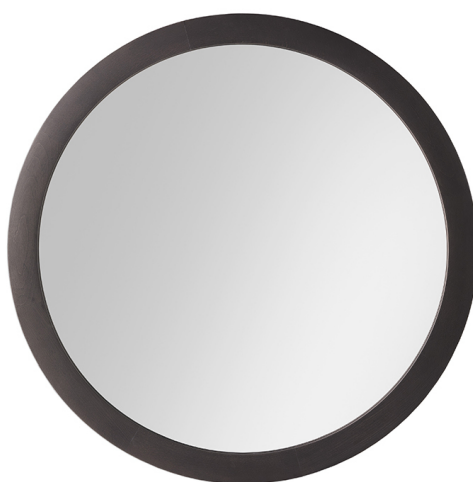

Wynwood

MIRRORS

A rigorous and minimalist frame in solid beech wood defines the lines of the Wynwood mirror. A piece of furniture with a clean and sophisticated aesthetic that enhances the space in a game of light and perspectives.

Mirror with frame in solid beech wood dyed Smokey Grey, shaped with variable section, installed onto a panel with retractable pins.

Support panel in shaped MDF, with back covered in anthracite microfibre.

Natural mirror.

Wall mounting with hook integrated in the frame.

MIRRORS

Mirror with frame in solid beech wood dyed Smokey Grey, shaped with variable section, installed onto a panel with retractable pins.

Support panel in shaped MDF, with back covered in anthracite microfibre.

Mirror in the finishings from the collection.

Wall mounting with hook integrated in the frame.

WYN.521.AHX

Mirror

Standard features

D 4 dia 92 cm