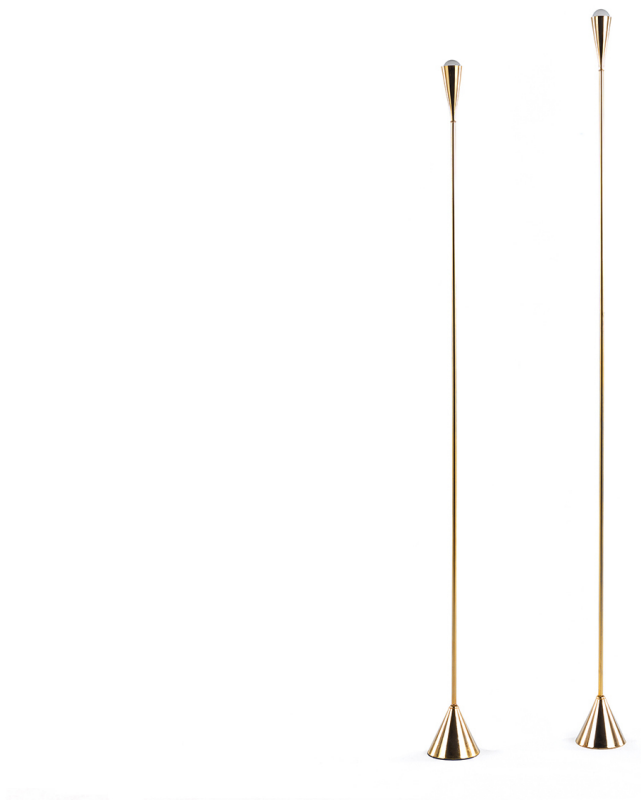

Illicio

FLOOR LAMPS

Floor lamp with structure in brass and iron. Glossy brass finishing.

FLOOR LAMPS

Structure in brass and iron. Glossy brass finishing.

LLC.622.A

Floor lamp

Standard features

L 13 D 13 H 173 cm

L 5.12 D 5.12 H 68.11 in

LLC.622.B

Floor lamp

Standard features

L 13 D 13 H 196 cm

L 5.12 D 5.12 H 77.17 in