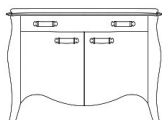

DAY FURNITURE

Structure in multi-layer poplar. Outside covered in fabric or leather from the GF Home collection. Inside covered with microfibre. Wooden top in black lacquered finishing. Leather handles, metal leg caps.

ROG.114.A

Sideboard

Standard features

L 131 D 60 H 94 cm

L 51.57 D 23.62 H 37.01 in