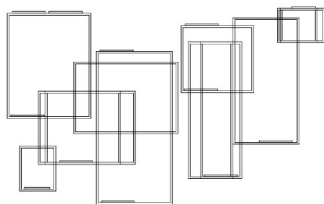

Matrix

BOOKCASES

Between art and design, Matrix bookcase, with its captivating style, becomes the protagonist of setting with a contemporary allure. Like a stunning sculptural element, it's the result of a geometric game of crossed lines, essential and at the same time original and scenographic.

Structure in brass. Shelves covered in leather cat. B | L.06.01. Bronzed finishing.

BOOKCASES

Structure in brass or iron. Shelves covered in leather from the GF Home collection. Bronzed finishing.

MTX.241.A

Bookcase

Standard features

L 335 D 51 H 205 cm

L 131.89 D 20.08 H 80.71 in

BOOKCASES

UPHOLSTERY

Leathers

Cat. B