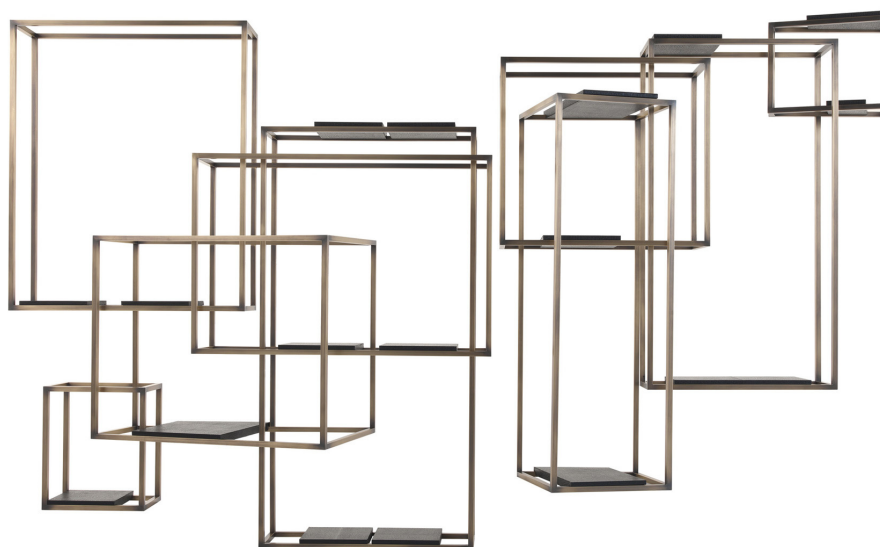

Matrix

BOOKCASES

Between art and design, Matrix bookcase, with its captivating style, becomes the protagonist of setting with a contemporary allure. Like a stunning sculptural element, it's the result of a geometric game of crossed lines, essential and at the same time original and scenographic.

Structure in brass. Shelves covered in leather cat. B | L.06.01. Bronzed finishing.

BOOKCASES

Structure in brass or iron. Shelves covered in leather from the GF Home collection. Bronzed finishing.

MTX.241.A

Bookcase

Standard features

L 335 D 51 H 205 cm

L 131.89 D 20.08 H 80.71 in

BOOKCASES

UPHOLSTERY

Leathers

Cat. B