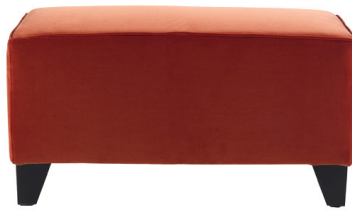

Cardiff

BENCHES, FOOT-REST, POUF

Soft and comfortable, the Cardiff pouf features a simple and linear design that hides a precise and refined craftsmanship. Upholstered in fabric of the Gianfranco Ferré Home collection, it is the ideal complement to combine with the armchair of the same line.

Structure in beech wood and foam. Upholstery in fabric cat. B | L.18.43. Ornamental nailheads in antique brass finishing or nickel finishing. Frame in black lacquered finishing.

BENCHES, FOOT-REST, POUF

Structure in beech wood and foam. Upholstery in fabric from the GF Home Interiors collection. Ornamental nailheads in antique brass finishing. Frame in black lacquered finishing.

CAF.562.A

Foot-rest

Standard features