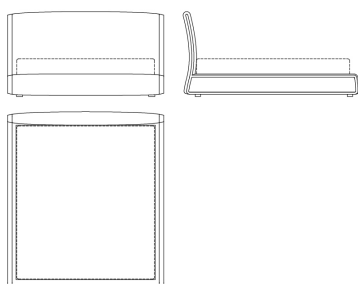

BEDS

Bed with headboard external structure in solid beech wood dyed Smokey Grey, shaped with variable section, irregular curves and finger joints, installed onto a panel with retractable pins. Headboard panel in curved multilayer wood padded with polyurethane foam and covered in fabric or leather from the collection.

Bed frame external structure in solid beech wood dyed Smokey Grey, shaped with variable section, irregular curves and finger joints, installed onto panels with retractable pins. Bedframe panels in curved multilayer wood covered in dacron and fabric or leather from the collection. Lateral storage compartments entirely covered in fabric or leather from the collection.

F.WYN.312.A

Bed for mattress 180x200

Standard features

L 204 D 230 H 111 cm

L 80.32 D 90.55 H 43.7 in