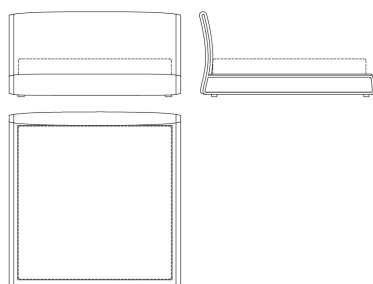

## BEDS

Bed with headboard external structure in solid beech wood dyed Smokey Grey, shaped with variable section, irregular curves and finger joints, installed onto a panel with retractable pins. Headboard panel in curved multilayer wood padded with polyurethane foam and covered in fabric or leather from the collection.

Bed frame external structure in solid beech wood dyed Smokey Grey, shaped with variable section, irregular curves and finger joints, installed onto panels with retractable pins. Bedframe panels in curved multilayer wood covered in dacron and fabric or leather from the collection. Lateral storage compartments entirely covered in fabric or leather from the collection.

### Standard features

L 204 D 230 H 111 cm

L 80.32 D 90.55 H 43.7 in

**F.WYN.312.B**

Bed for mattress 200x200

### Standard features

L 224 D 230 H 111 cm

L 88.19 D 90.55 H 43.7 in

BEDS