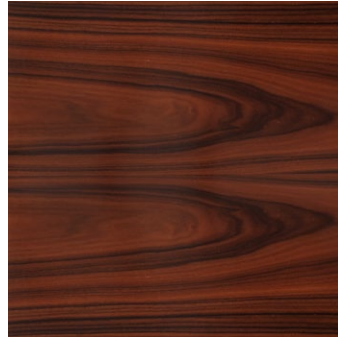

## WOOD FINISHINGS

---

FERRÉ BLACK LACQUER

MAHOGANY

ROSEWOOD

TAY WOOD DYED SMOKY GREY

SOLID BEECH WOOD DYED LONDON  
SMOKY GREY

BRUSHED BRONZE LACQUER