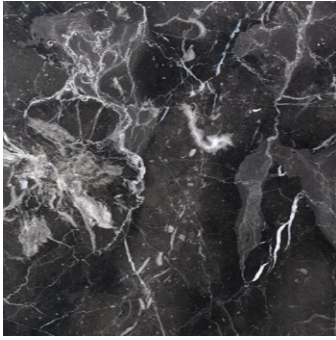

## MIRROR

---

NATURAL

FUMÉ

## PORCELAIN GRES

---

RUSTY OXIDE (MATT)

CALACATTA MAXIMUM

TRAVERTINO (GLOSSY)

## MARBLE

---

DAMASCO (BRUSHED)

BLACK MARQUINIA (POLISHED)

BLACK AND GOLD (POLISHED)

EMPERADOR DARK (POLISHED)

SAHARA NOIR (POLYESTER POLISHED)

ERA GLACIALE (POLISHED)